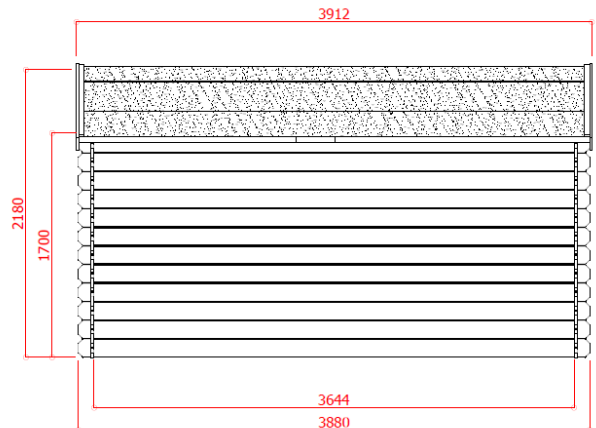

# P88905

4180X3880mm

EAN: 5412025889051

STORAGE

OUTDOOR LIVING & WORKING

**P88905**

EIGENSCHAPPEN - CARACTÉRISTIQUES - FEATURES - EIGENSCHAFTEN

15mm 28mm	+680kg	4210x 1170 x 510 mm	+34,80m <sup>2</sup>		+24
14,37m <sup>2</sup>	16,22m <sup>2</sup>	18,25m <sup>2</sup>	14° 17,46m <sup>2</sup>		