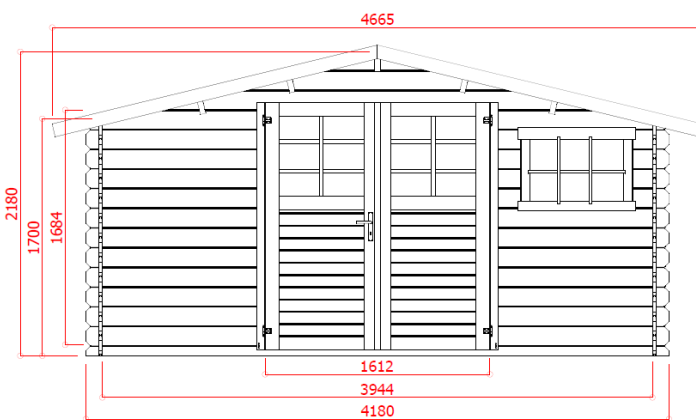

# P88905

4180X3880mm

EAN: 5412025889051

STORAGE

OUTDOOR LIVING & WORKING

**P88905**

EIGENSCHAPPEN - CARACTÉRISTIQUES - FEATURES - EIGENSCHAFTEN

15mm 28mm	+680kg	4210x 1170 x 510 mm	+34,80m <sup>2</sup>		+24
14,37m <sup>2</sup>	16,22m <sup>2</sup>	18,25m <sup>2</sup>	14° 17,46m <sup>2</sup>		