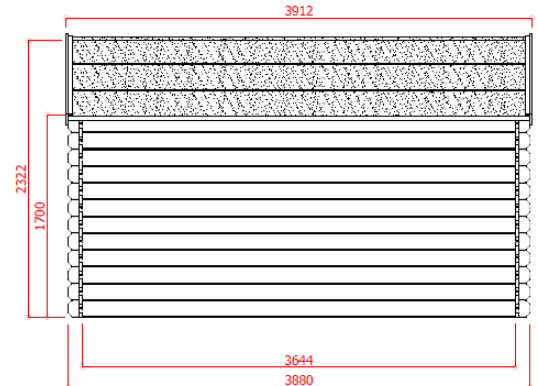

5080X3880mm

P88906

EAN: 5412025889068

STORAGE

OUTDOOR LIVING & WORKING

EIGENSCHAPPEN - CARACTÉRISTIQUES - FEATURES - EIGENSCHAFTEN

15mm
28mm

+660kg

5380 x
1160 x
480mm

+ -40m²

+ -16

17.65m²

19.71m²

20.47m²

14°

20.56m²