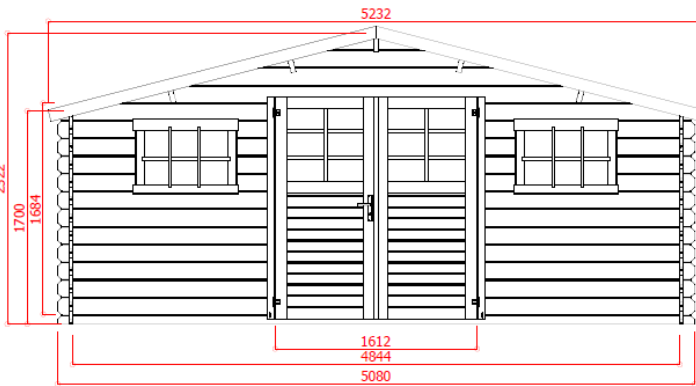

5080X3880mm

P88906

EAN: 5412025889068

STORAGE

OUTDOOR LIVING & WORKING

EIGENSCHAPPEN - CARACTÉRISTIQUES - FEATURES - EIGENSCHAFTEN

15mm
28mm

+660kg

5380 x
1160 x
480mm

+ -40m²

+ -16

17.65m²

19.71m²

20.47m²

14°

20.56m²